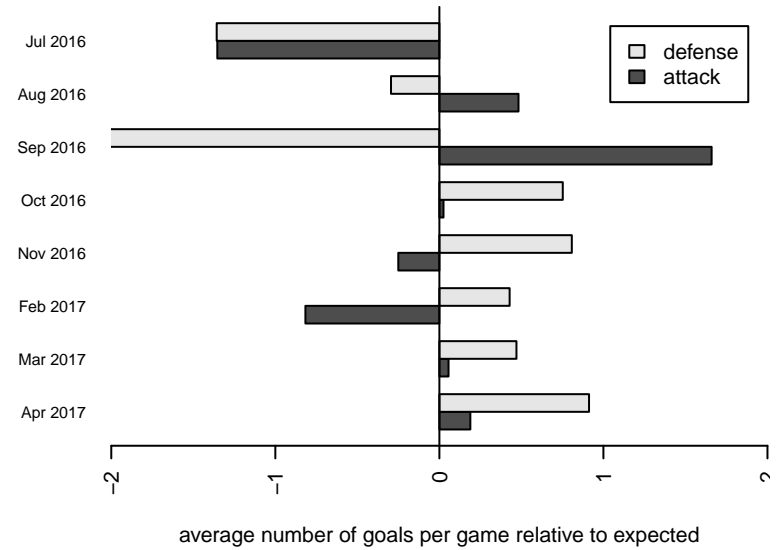

Performance relative to 13 month average