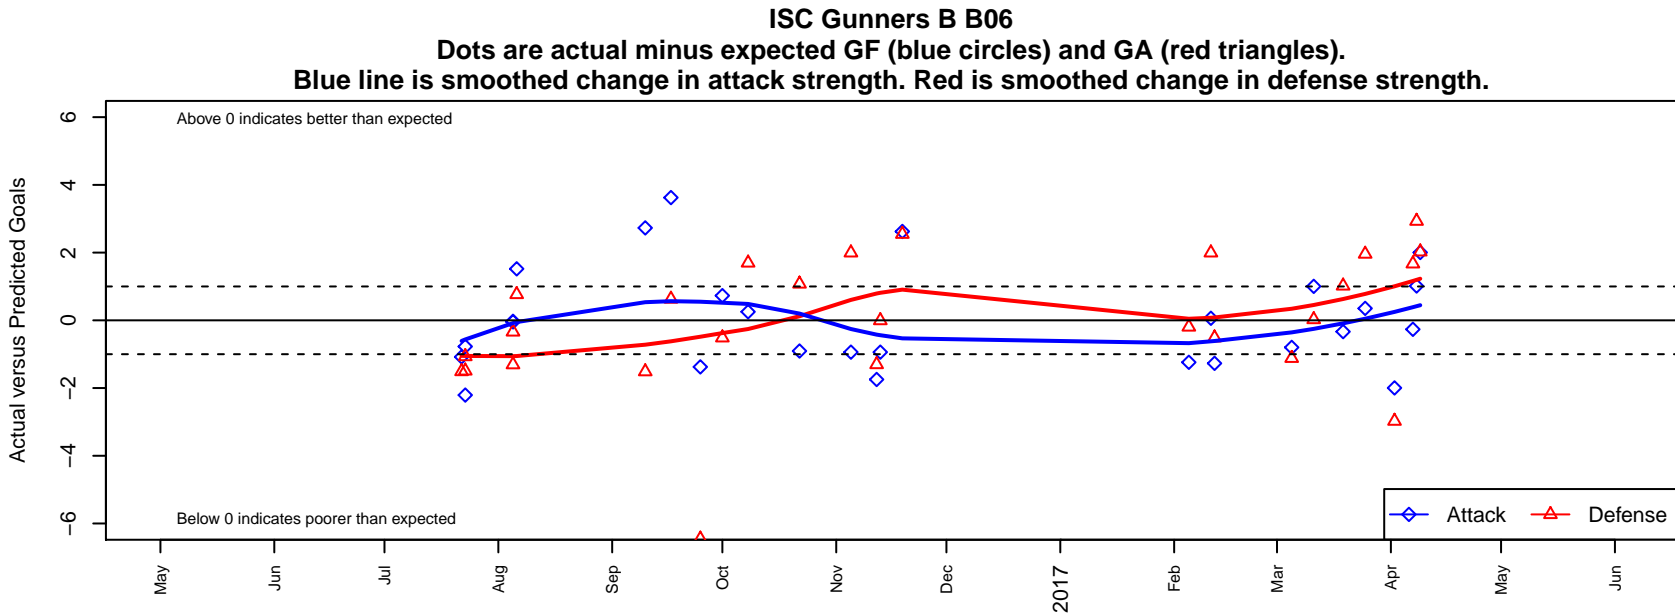

ISC Gunners B B06

Issaquah SC
 Issaquah, WA
 B06 total strength=450
 attack=0.48 defense=0.18
 fall league = PSPL Classic 2 Red U11
 spr league = Spr PSPL Classic 2 U11

alt names used:
 ISC Gunners B06B
 ISC Gunners B06B
 ISC GUNNERS FC ISC GUNNERS B06 B (US
 ISC Gunners B06B
 ISC GUNNERS FC ISC GUNNERS B06 B (US

Venues played:
 2016 Sounders FC Cup BU11 Silver
 2016 WA Rush Cup B06 Silver 9v9 U11
 2016 PSPL Classic 2 Red U11
 2016 Spr PSPL Classic 2 U11
 2016 WA Cup U11 Silver U11

**attack and defense variance (black dot)
relative to other teams
and top 10 in region**