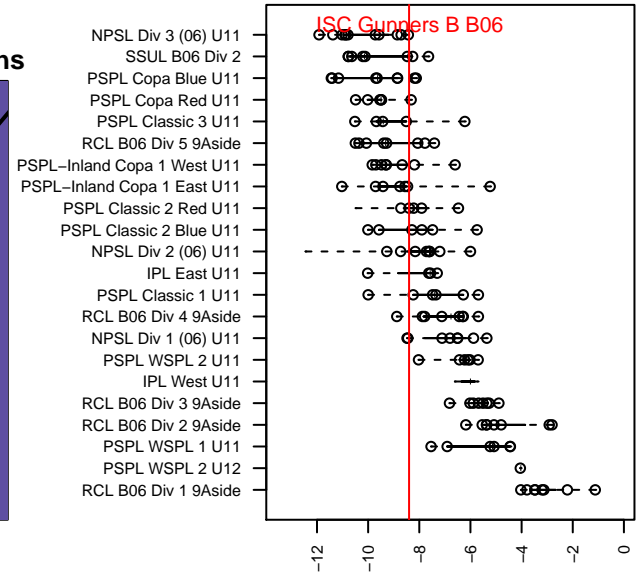

**attack and defense rating
relative to others at age
and all opponents in last 13 months**