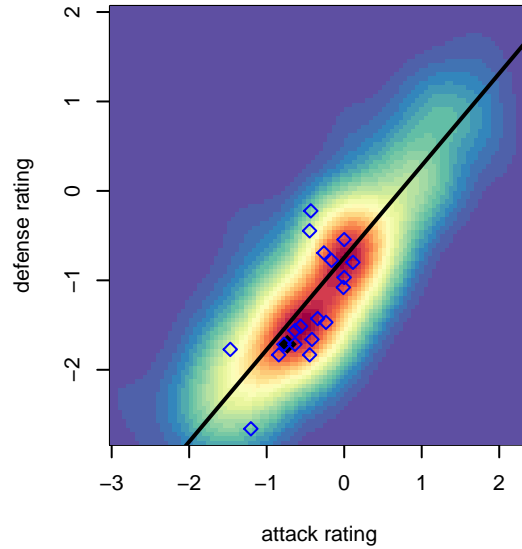

**attack and defense rating
relative to others at age
and all opponents in last 13 months**