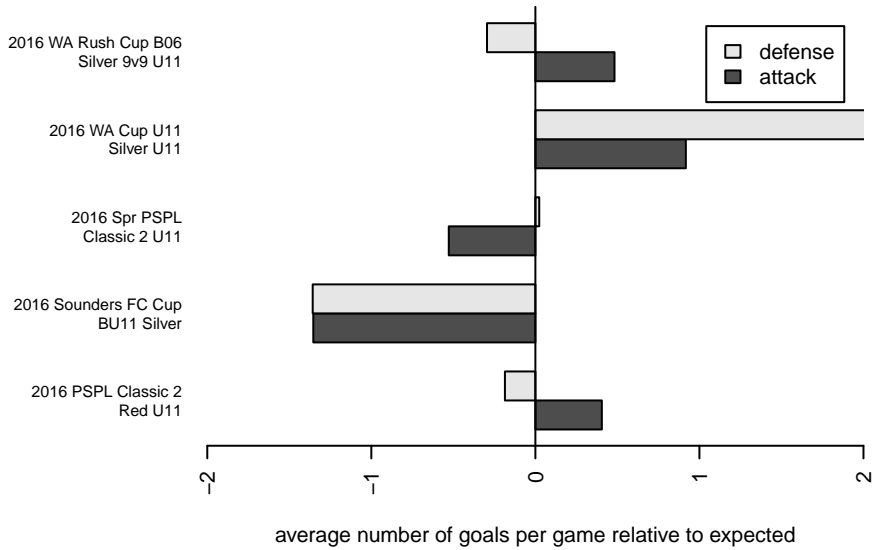

Performance relative to 13 month average