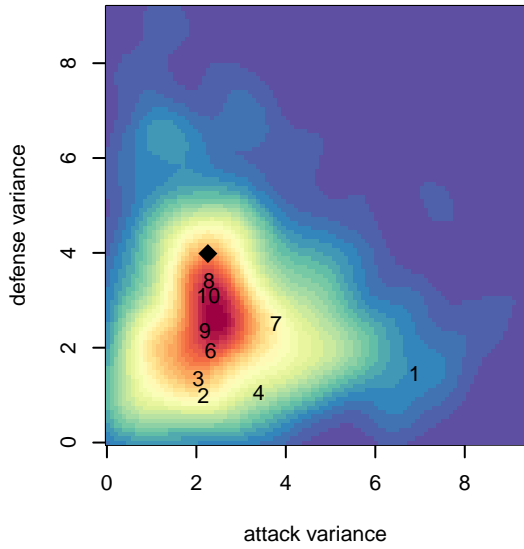

ISC Gunners B B06

Issaquah SC
 Issaquah, WA
 B06 total strength=450
 attack=0.48 defense=0.18
 fall league = PSPL Classic 2 Red U11
 spr league = Spr PSPL Classic 2 U11

alt names used:
 ISC Gunners B06B
 ISC Gunners B06B
 ISC GUNNERS FC ISC GUNNERS B06 B (US
 ISC Gunners B06B
 ISC GUNNERS FC ISC GUNNERS B06 B (US

Venues played:
 2016 Sounders FC Cup BU11 Silver
 2016 WA Rush Cup B06 Silver 9v9 U11
 2016 PSPL Classic 2 Red U11
 2016 Spr PSPL Classic 2 U11
 2016 WA Cup U11 Silver U11

**attack and defense variance (black dot)
relative to other teams
and top 10 in region**